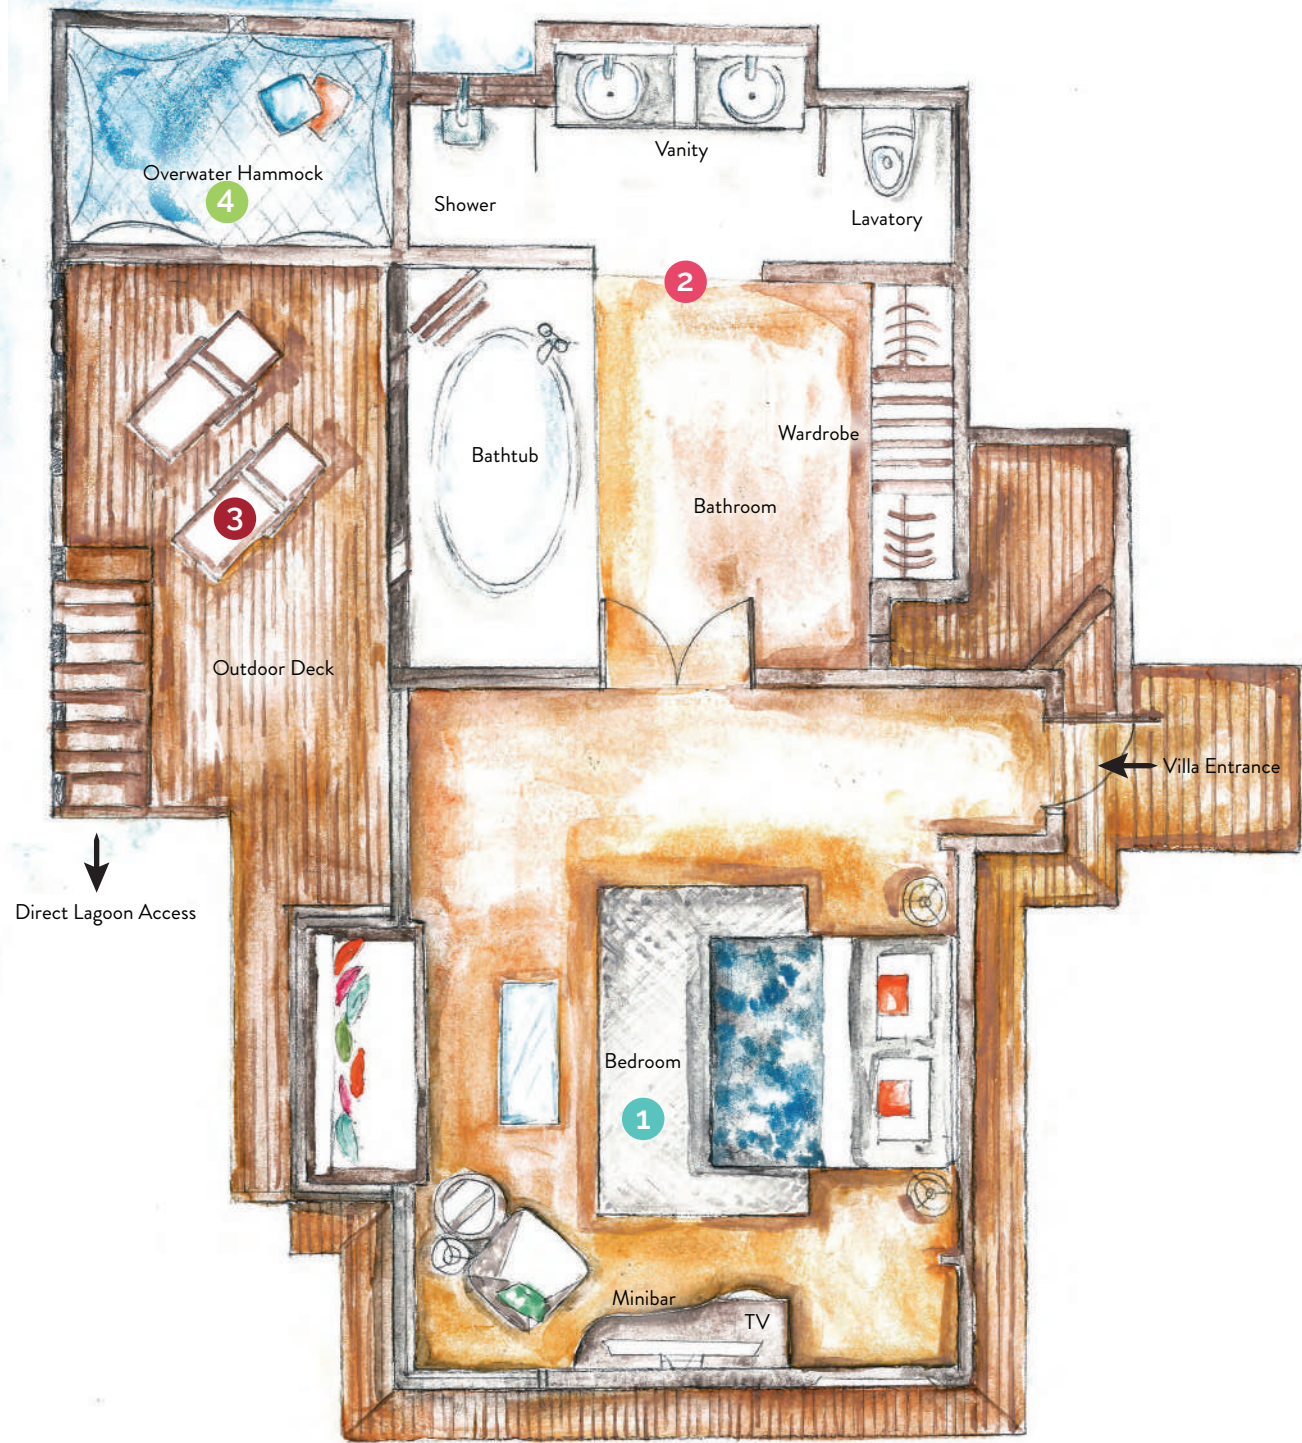

WIND VILLA

UNITS: 24

	Sqm	Sqft
1 Bedroom	30	325
2 Bathroom	24	254
3 Outdoor Deck	17	179
4 Overwater Hammock	6	66

Entire Villa with 87 Sqm | 936 Sqft